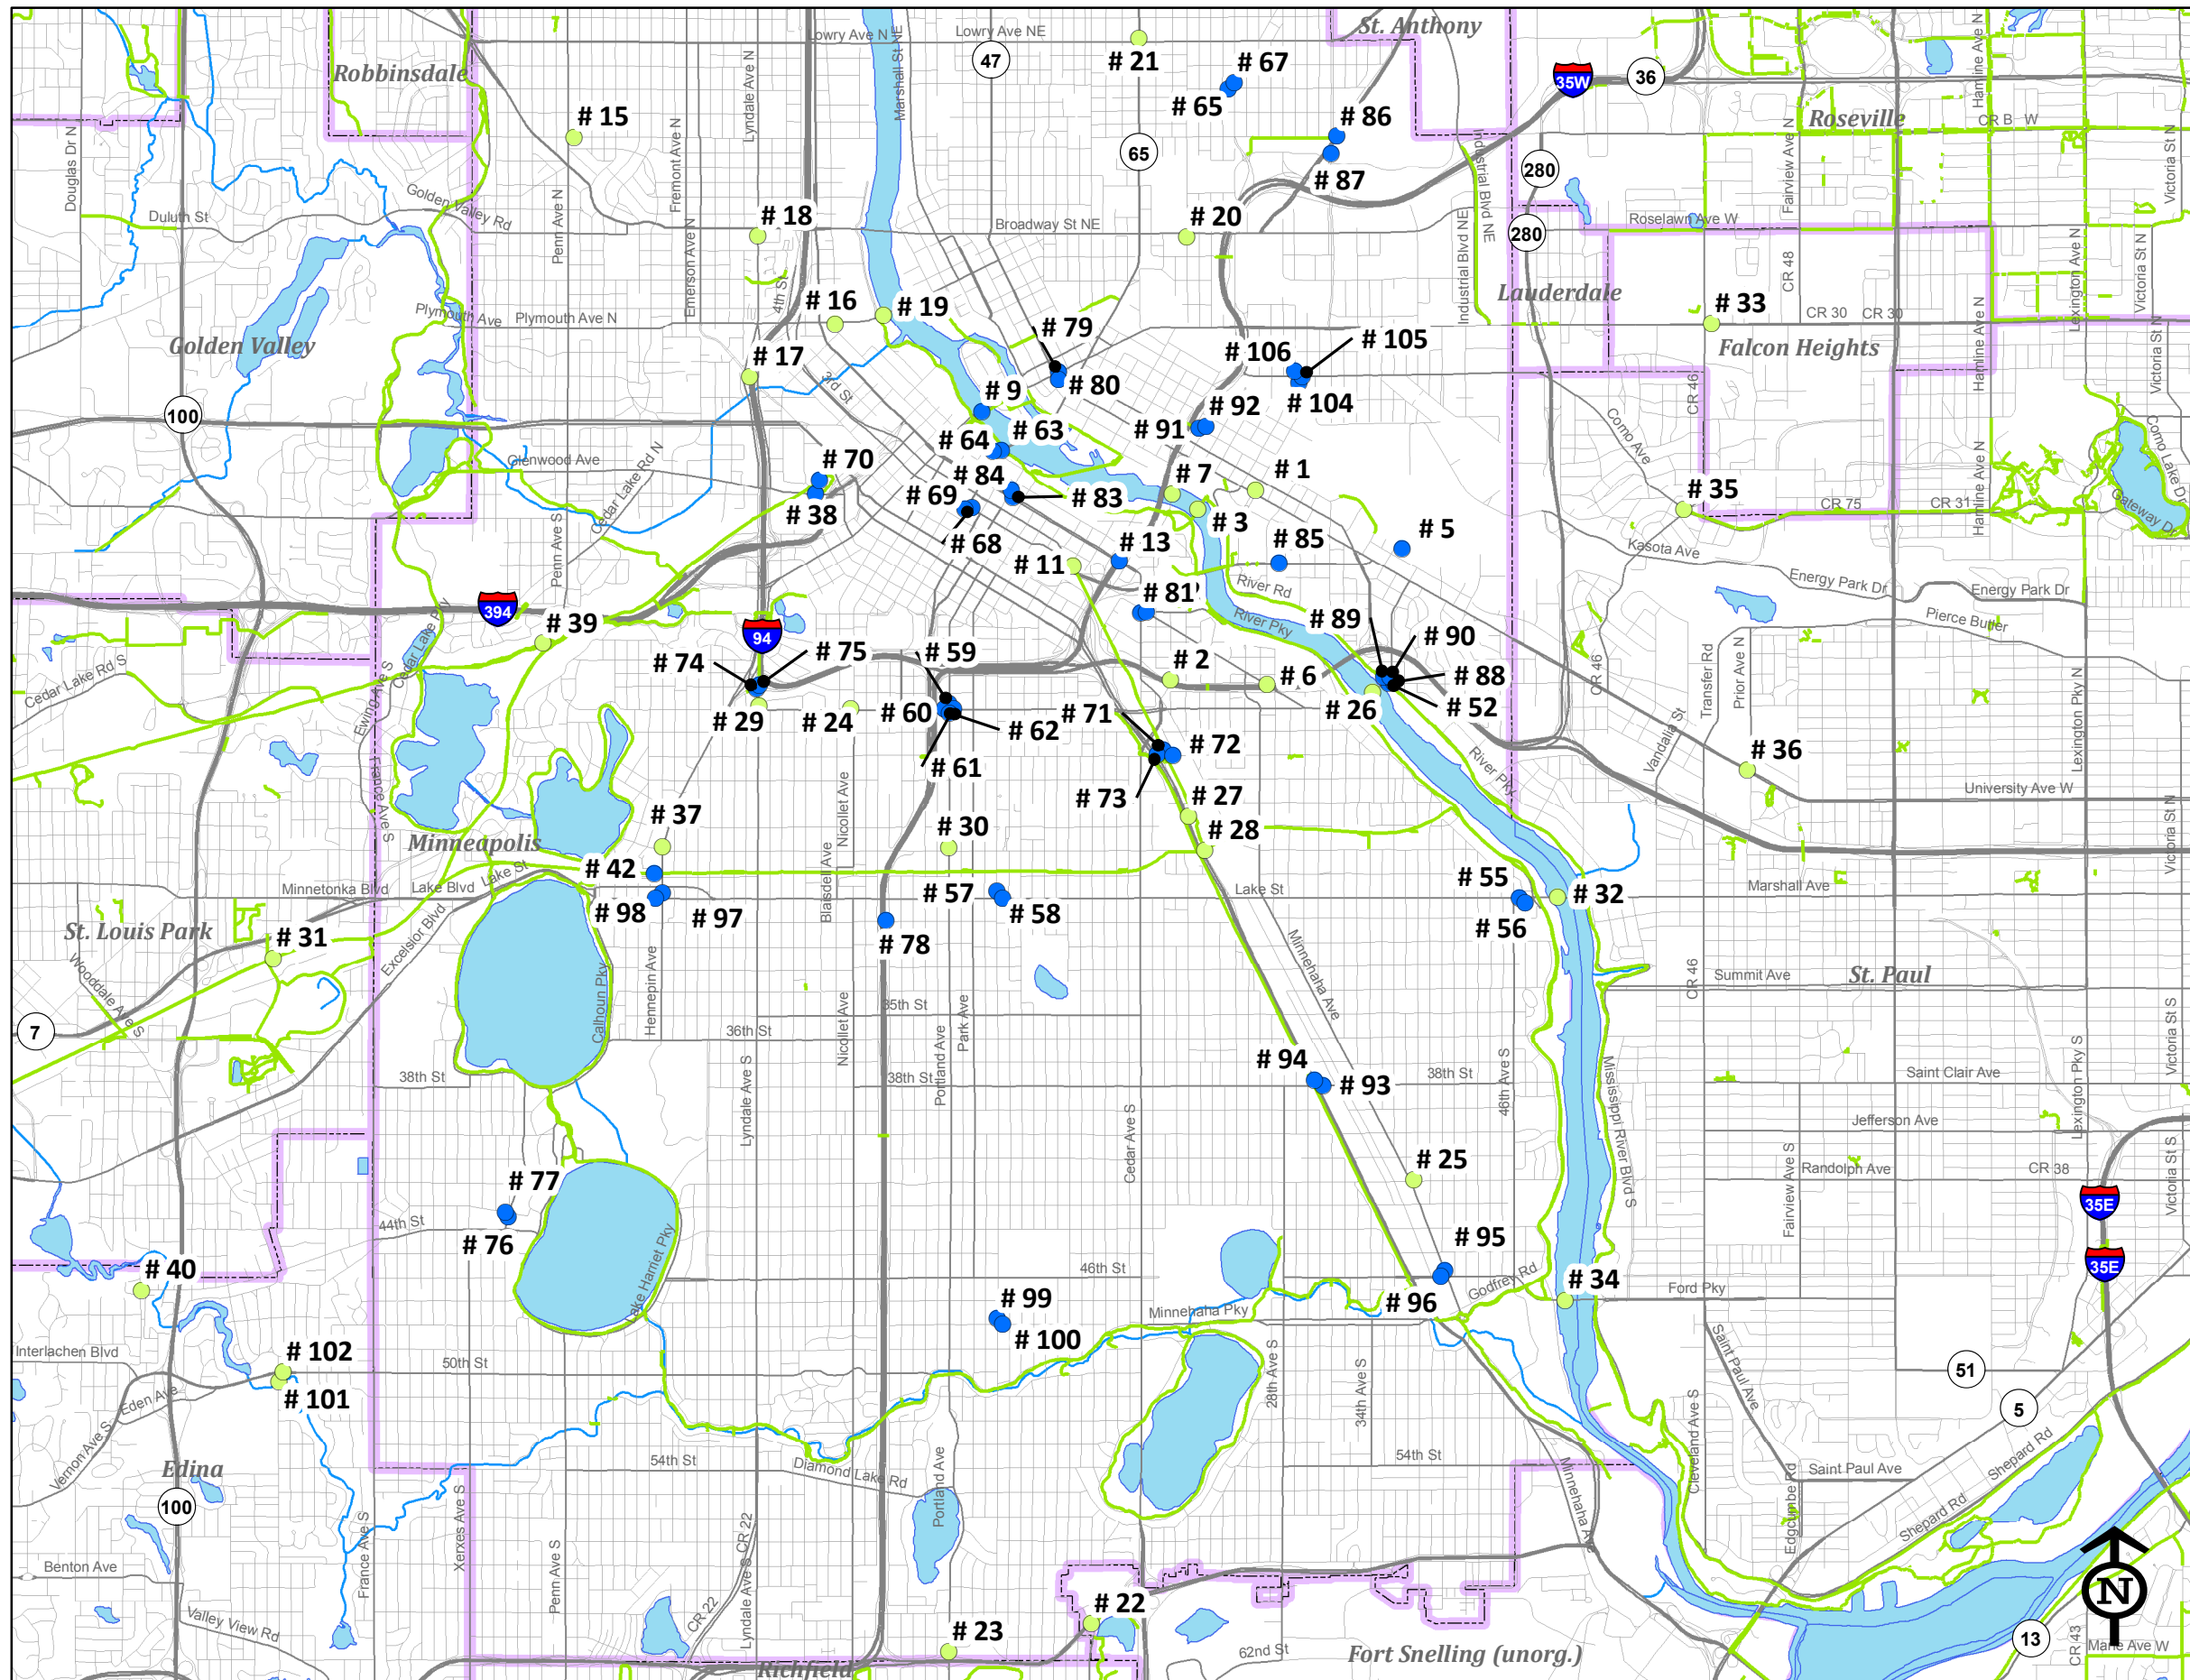

Map 1 Fall 2008 TLC and Minneapolis DPW 2 hour count locations (4:00 pm to 6:00 pm)

All counts by both agencies were done mid-block at an established screen line location. When a bicyclist or pedestrian passed the screen line, they were counted.

Counts were conducted on the following dates:

- Tuesday, September 9, 2008
Weather: Sunny,
Temperature: High 71, Low 48
- Wednesday, September 10, 2008
Weather: Sunny,
Temperature: High 70, Low 56
- Wednesday, September 17, 2008
(Make-up date for site 35)
Weather: Sunny,
Temperature: High 74, Low 55

Example Screen Line

Location #15th Ave, north of University Ave

Legend

2008 Count Locations

- Agency**
- MPLS
 - TLC
 - Off-street bike trail

Not shown on Map:

- #41 Summit Ave, east of Western Ave (St. Paul)
- #103 70th St, east of Cahill Rd (Edina)