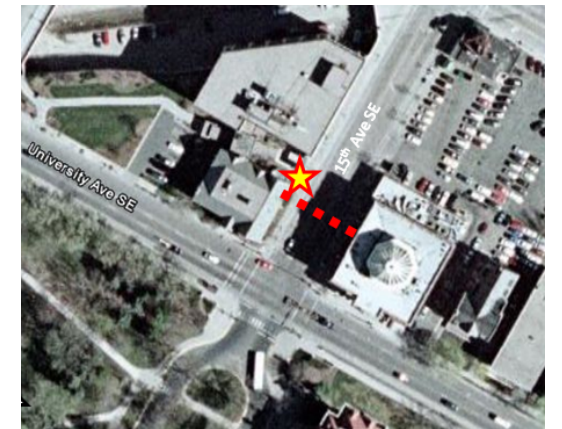

Map 1 Fall 2008 TLC and Minneapolis DPW 2 hour count locations (4:00 pm to 6:00 pm)

All counts by both agencies were done mid-block at an established screen line location. When a bicyclist or pedestrian passed the screen line, they were counted.

Example Screen Line

Location #15th Ave, north of University Ave

Legend

2008 Count Locations

- Agency**
- MPLS
 - TLC
 - Off-street bike trail

Not shown on Map:

- #41 Summit Ave, east of Western Ave (St. Paul)
- #103 70th St, east of Cahill Rd (Edina)