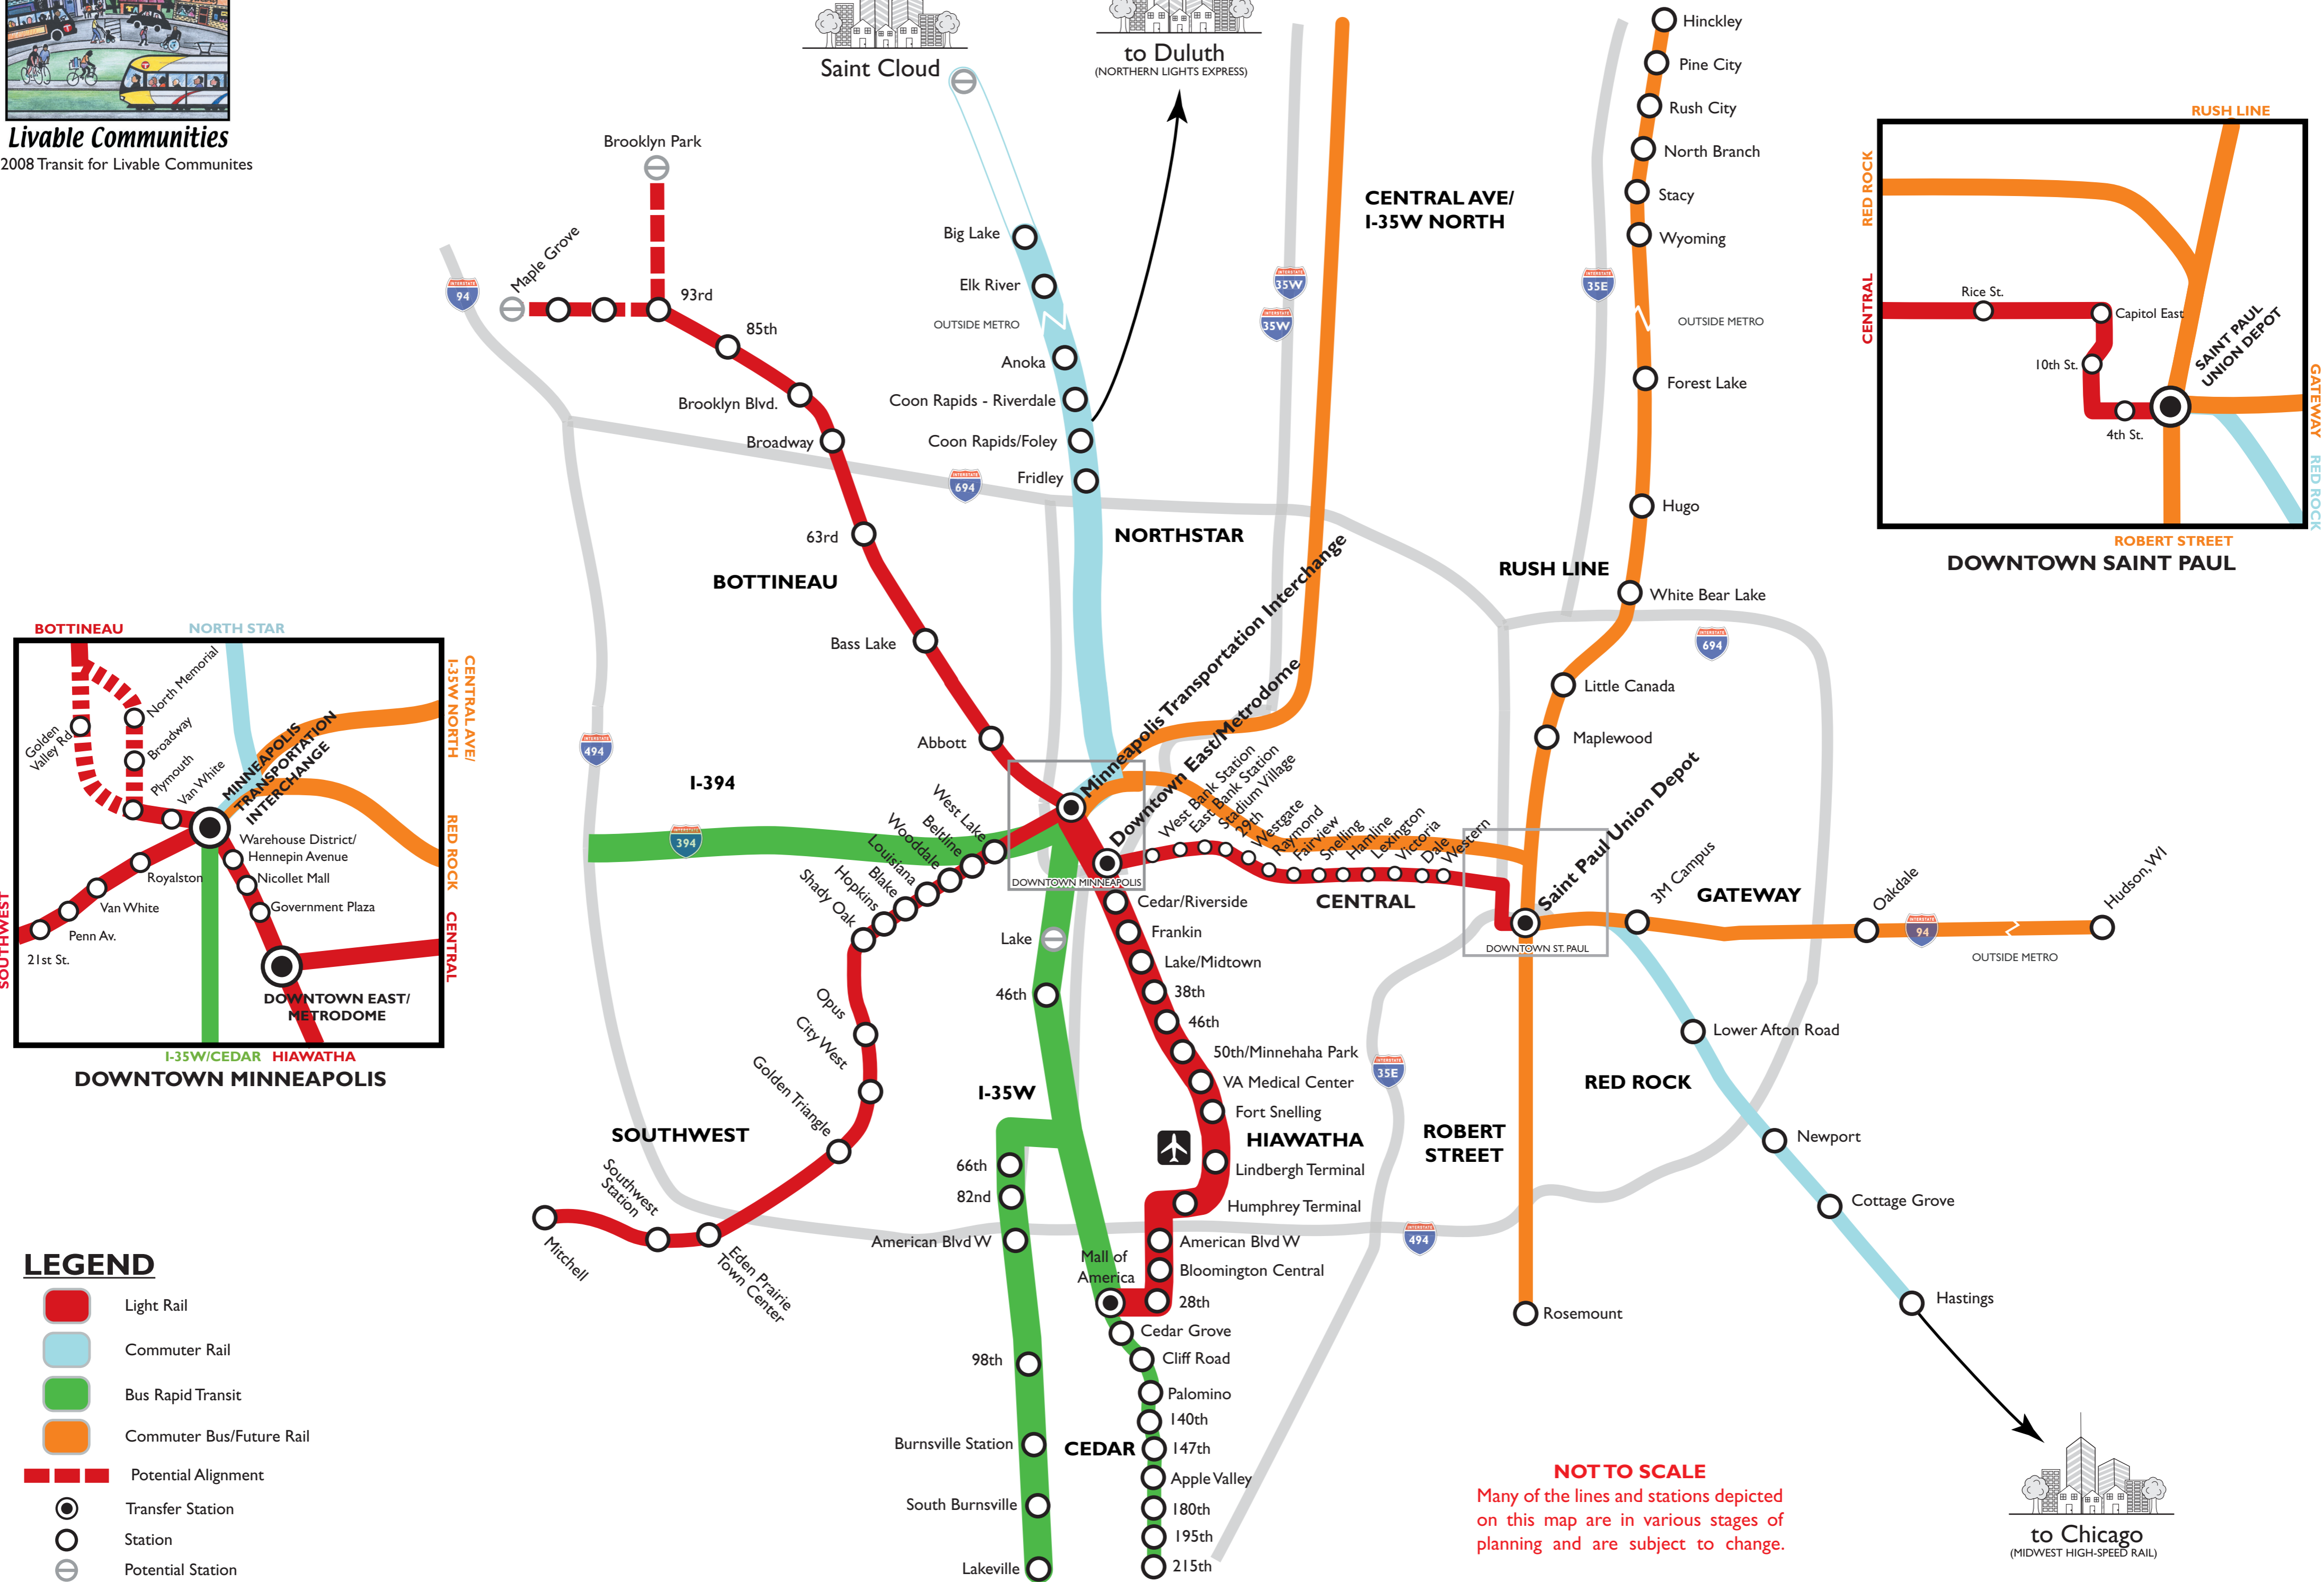

Minneapolis-St. Paul Transitways 2020

LEGEND

- Light Rail
- Commuter Rail
- Bus Rapid Transit
- Commuter Bus/Future Rail
- Potential Alignment
- Transfer Station
- Station
- Potential Station

NOT TO SCALE
 Many of the lines and stations depicted on this map are in various stages of planning and are subject to change.